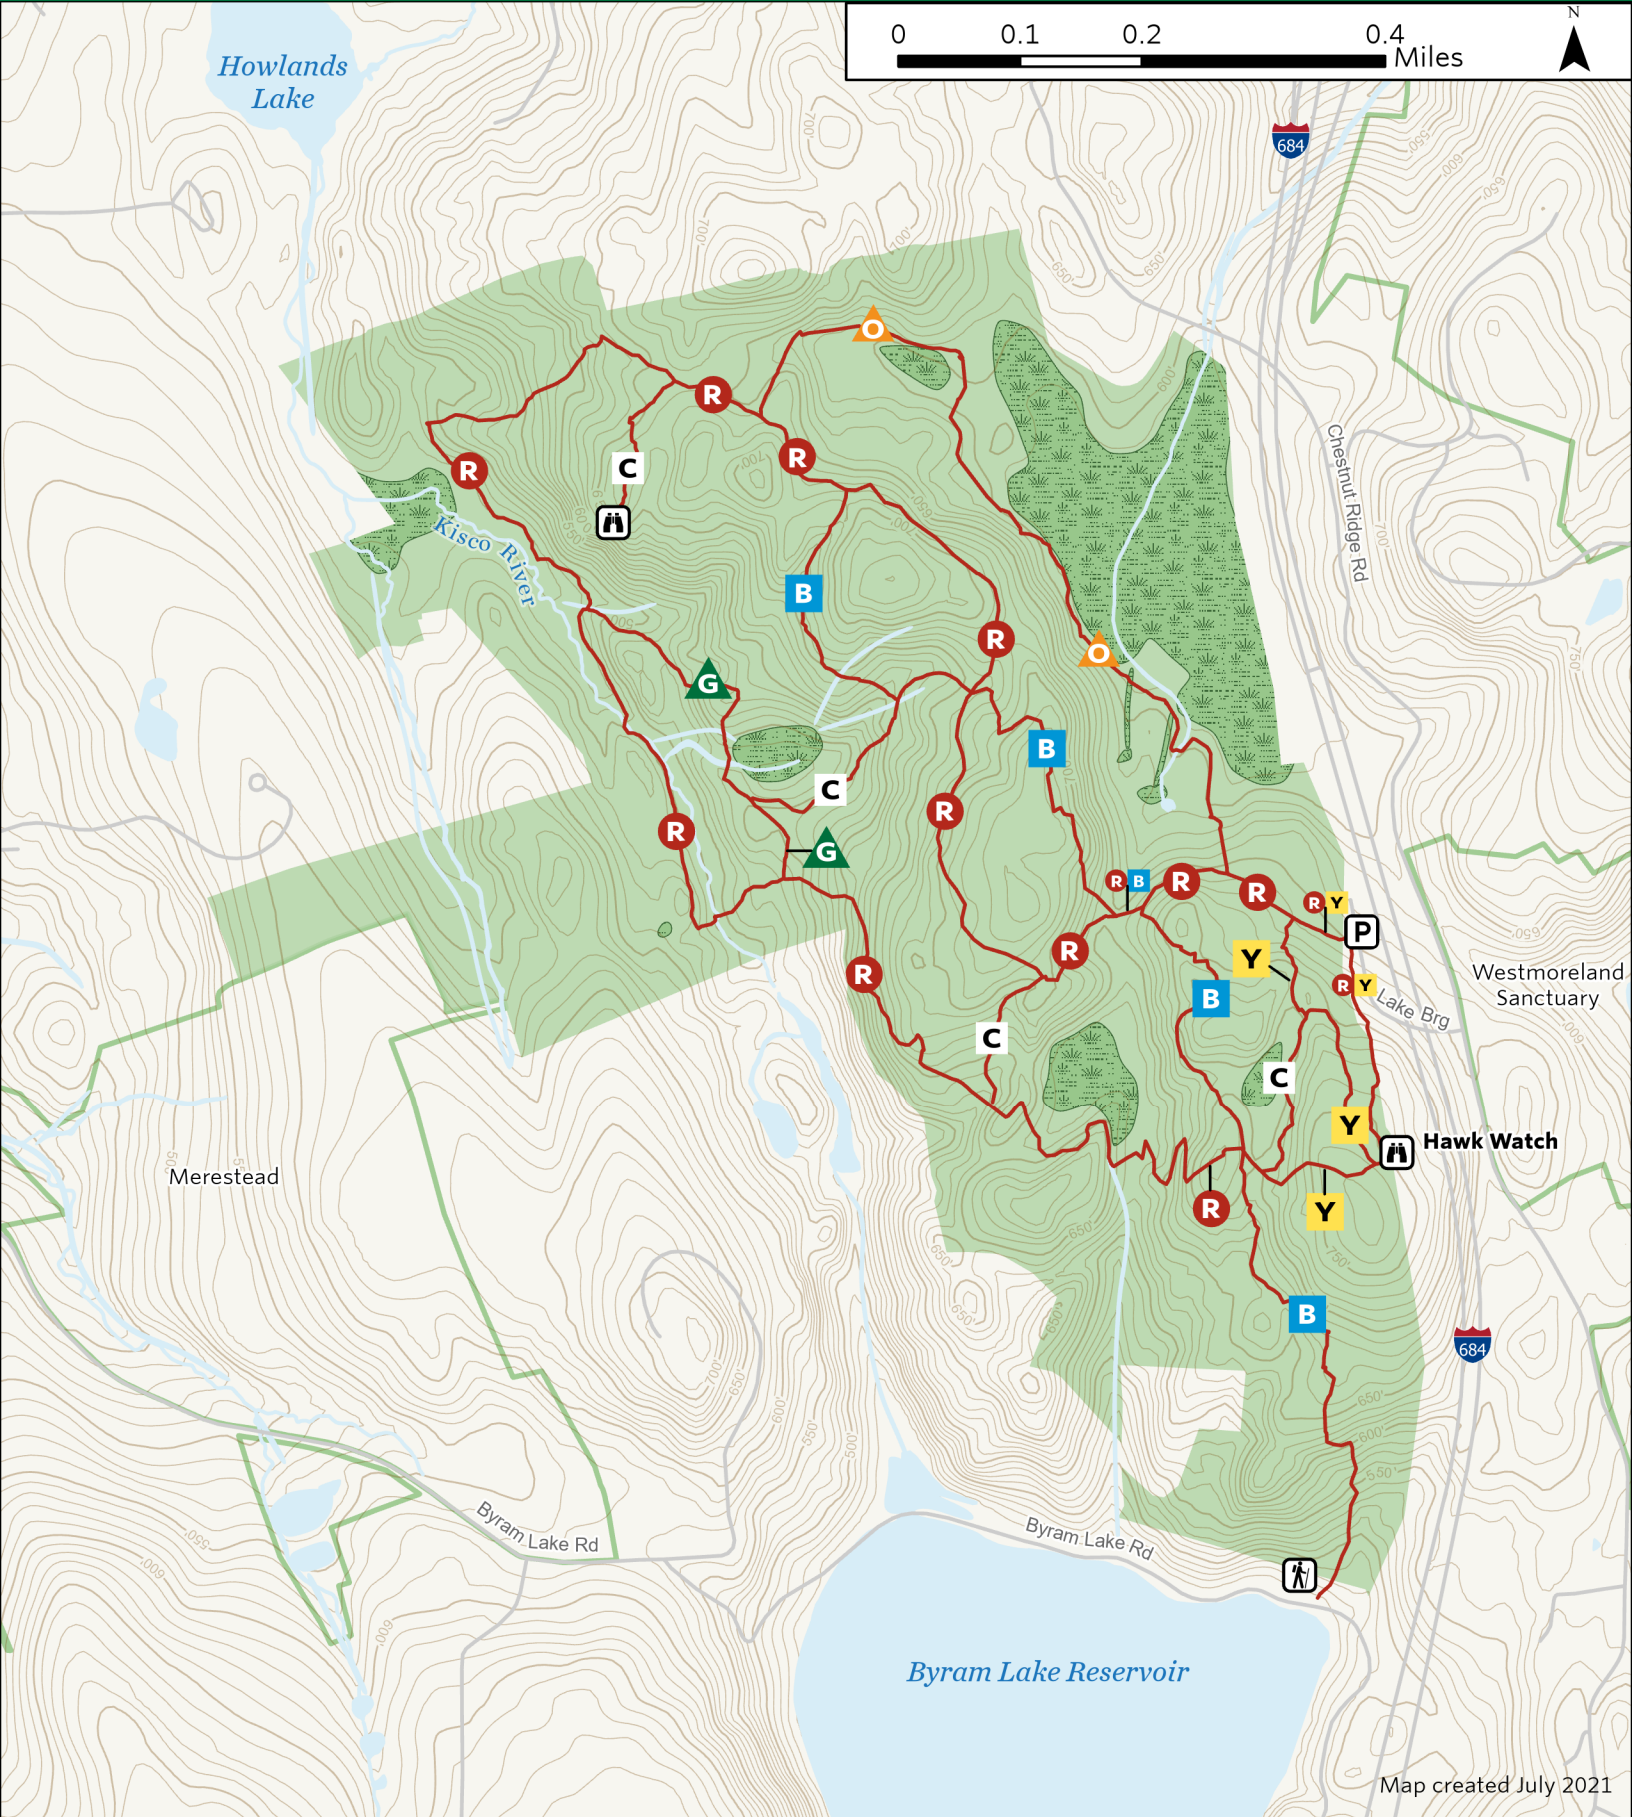

# Arthur W. Butler Memorial Sanctuary

Map created July 2021

- |  |        |  |        |
|--|--------|--|--------|
| <b>Trails</b>  |        | <b>Habitat Types</b>   |        |
|  Butler Trail     | 2.8 mi |  Balancing Rock Trail | 0.3 mi |
|  Hawk Watch Trail | 0.3 mi |  Connector Trail      |        |
|  Long Trail       | 1.3 mi |  Parking              |        |
|  Fern Trail       | 0.8 mi |  Trailhead            |        |
|  |        |  Wildlife viewing     |        |
|  |        |  Forest             |        |
|  |        |  Wetland            |        |