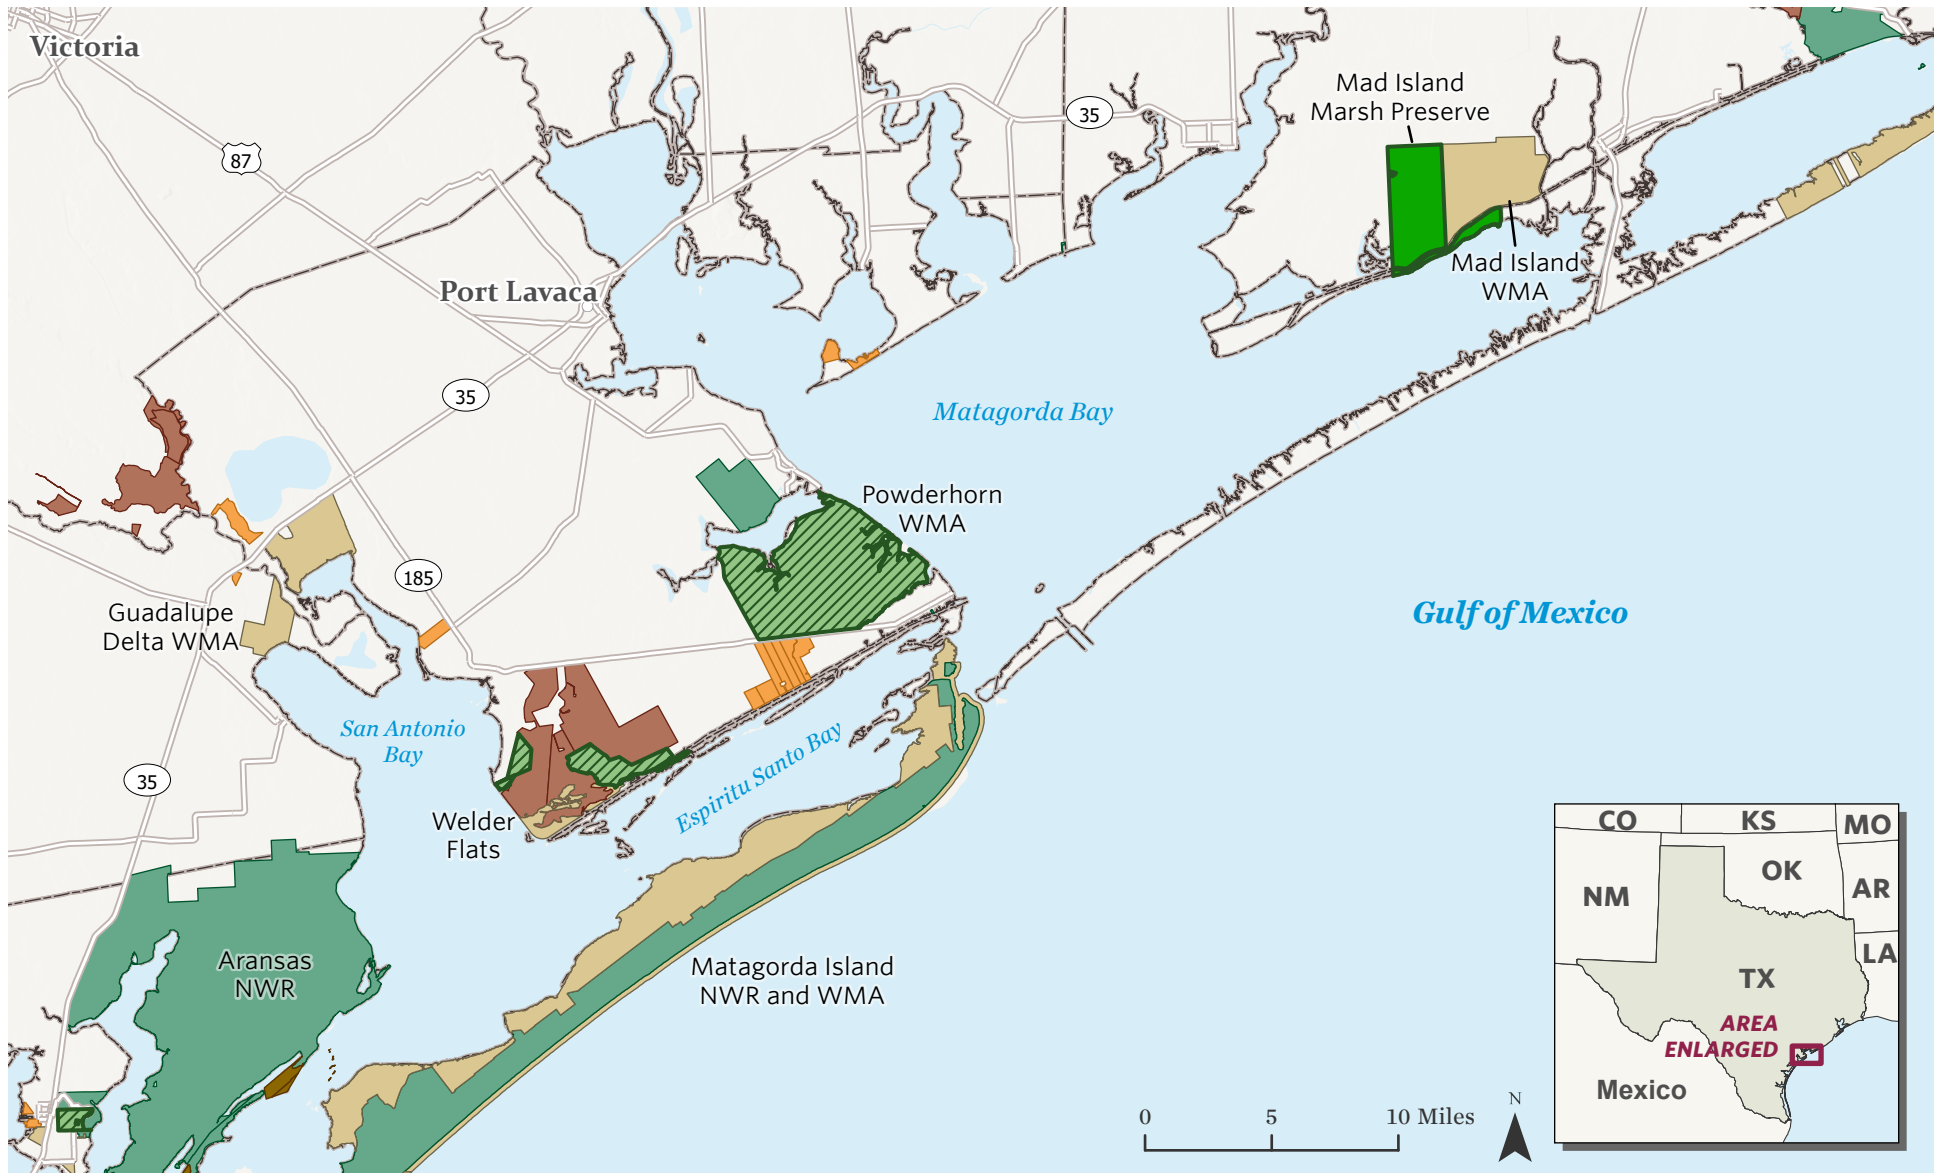

Powderhorn WMA Calhoun County, TX

- TNC Preserve
- TNC Conservation Easement
- USFWS NWR
- State Managed Land
- Other Managed Easement
- Local Land Trust Managed Land
- Local (City/County) Managed Land
- Private Managed Land
- County Boundary
- Major Road