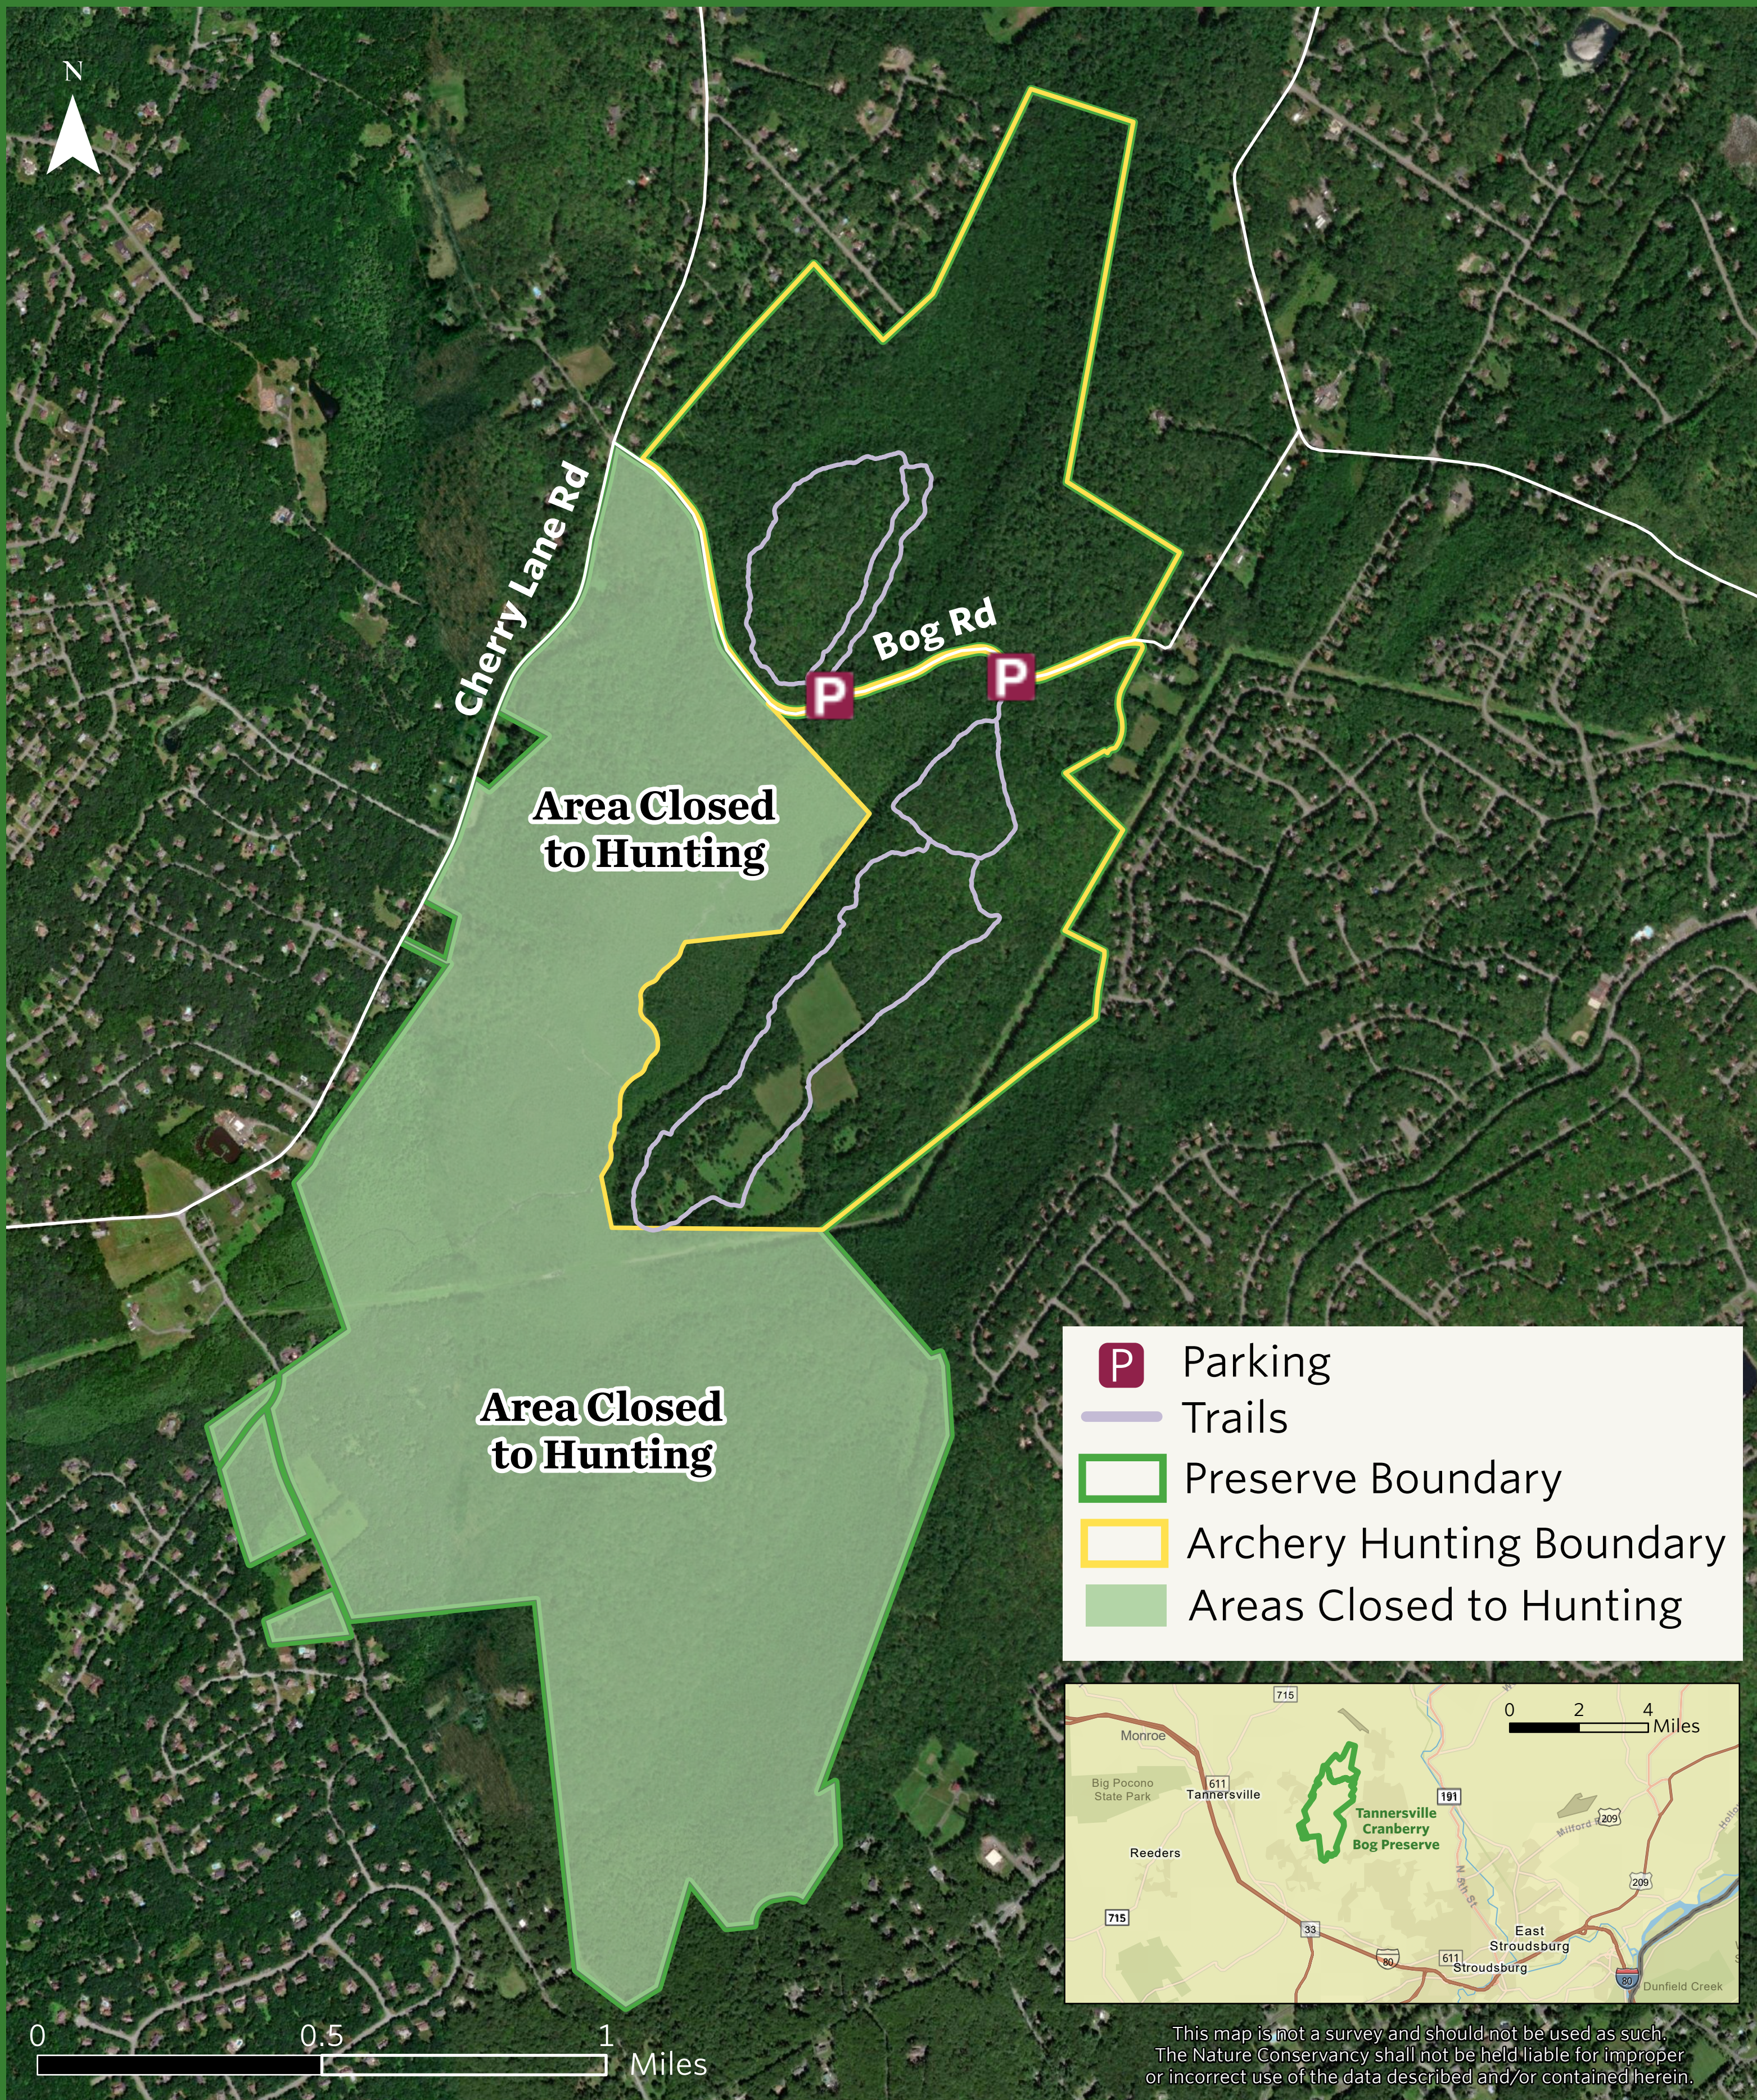

# Tannersville Cranberry Bog

## Archery Hunting in Designated Areas Only

DMAP ID #3724

- Parking
- Trails
- Preserve Boundary
- Archery Hunting Boundary
- Areas Closed to Hunting

This map is not a survey and should not be used as such. The Nature Conservancy shall not be held liable for improper or incorrect use of the data described and/or contained herein.