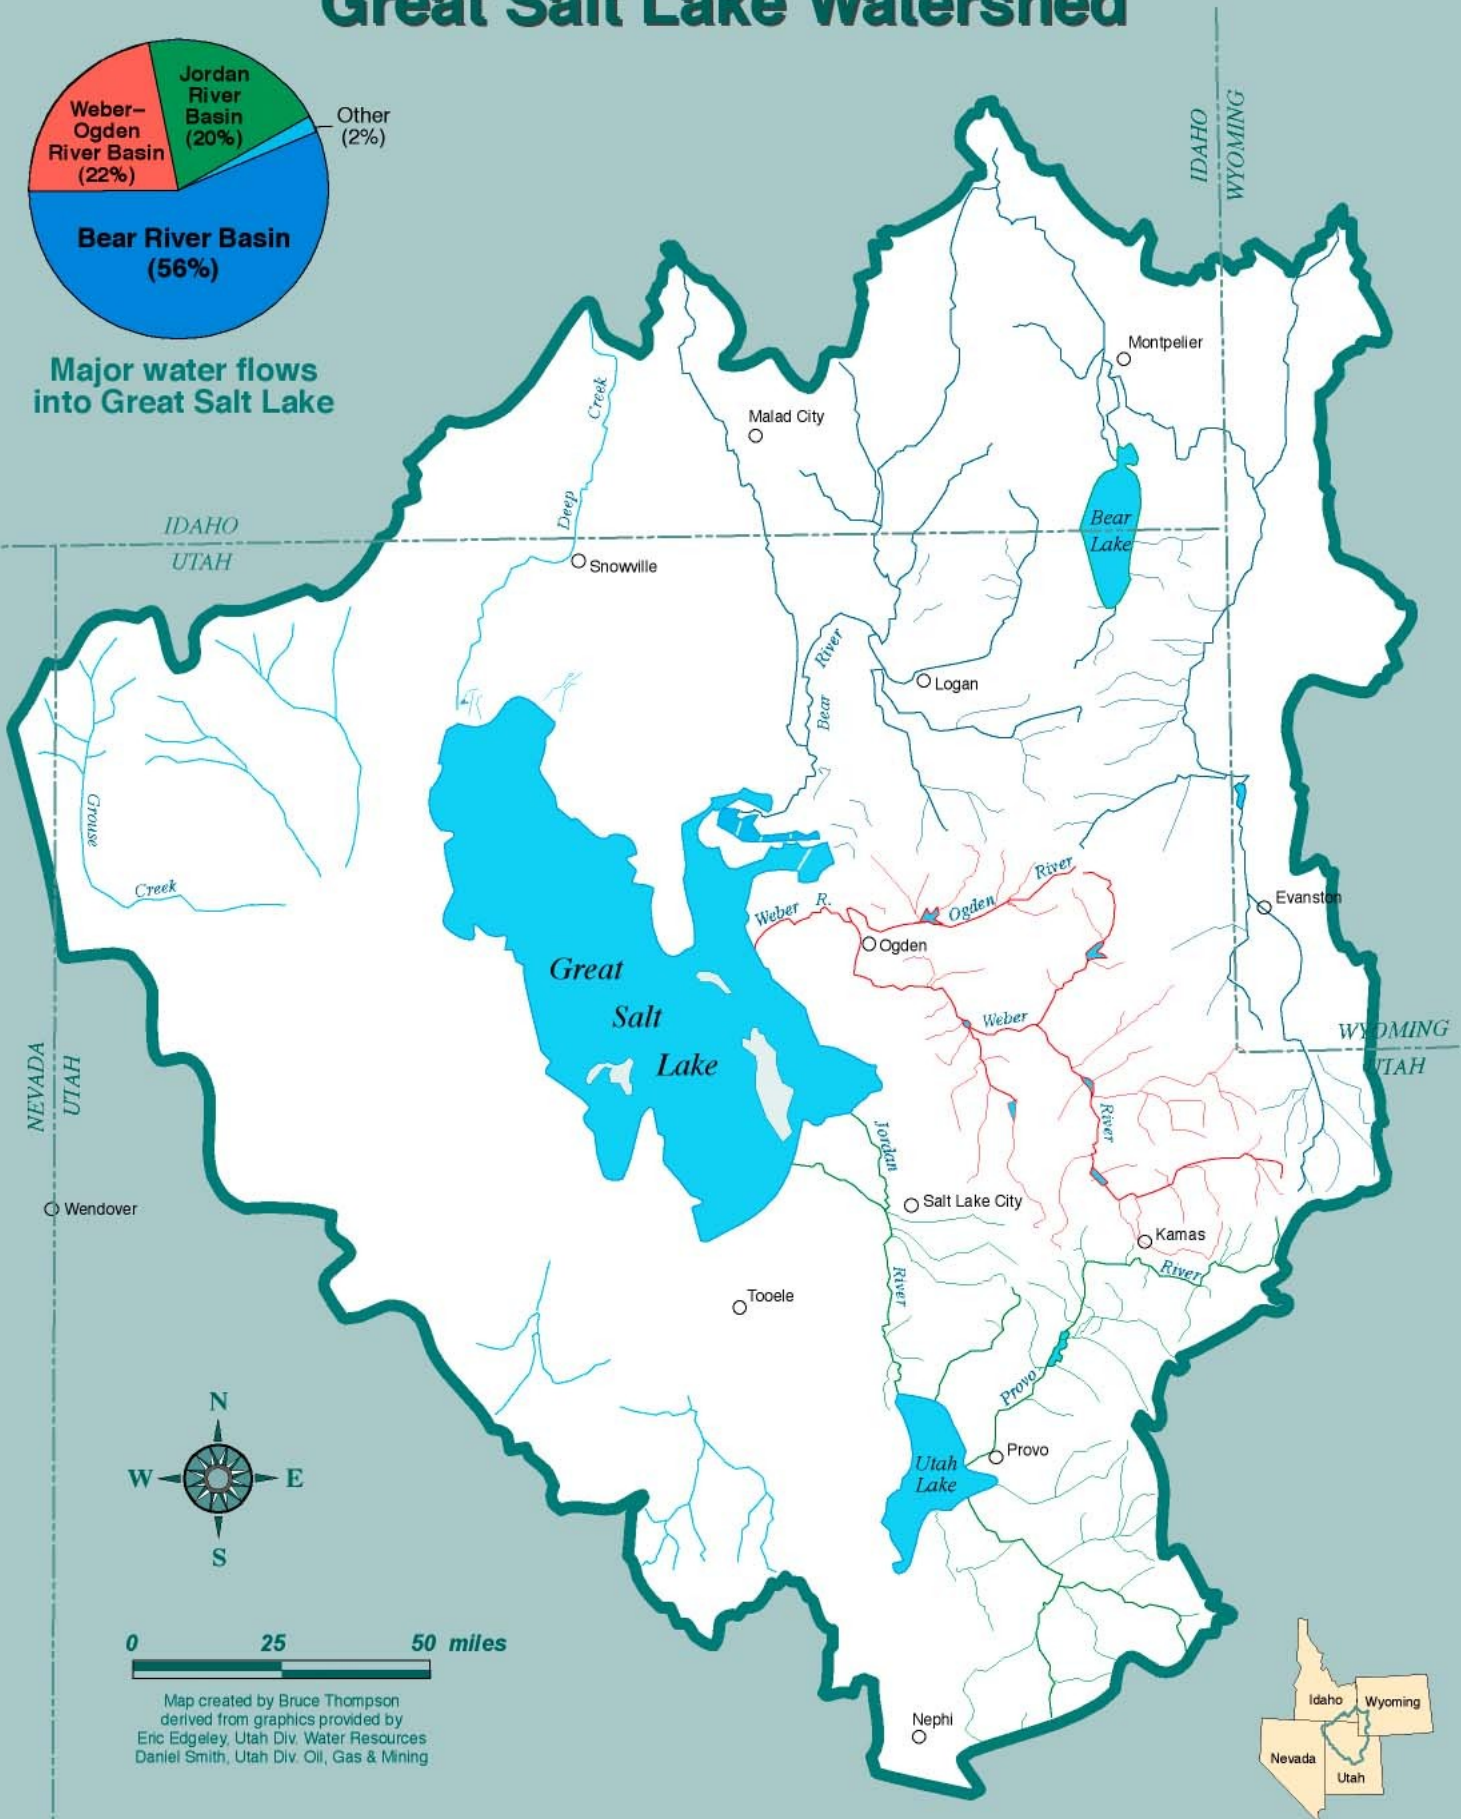

Great Salt Lake Watershed

Major water flows into Great Salt Lake

0 25 50 miles

Map created by Bruce Thompson
derived from graphics provided by
Eric Edgeley, Utah Div. Water Resources
Daniel Smith, Utah Div. Oil, Gas & Mining