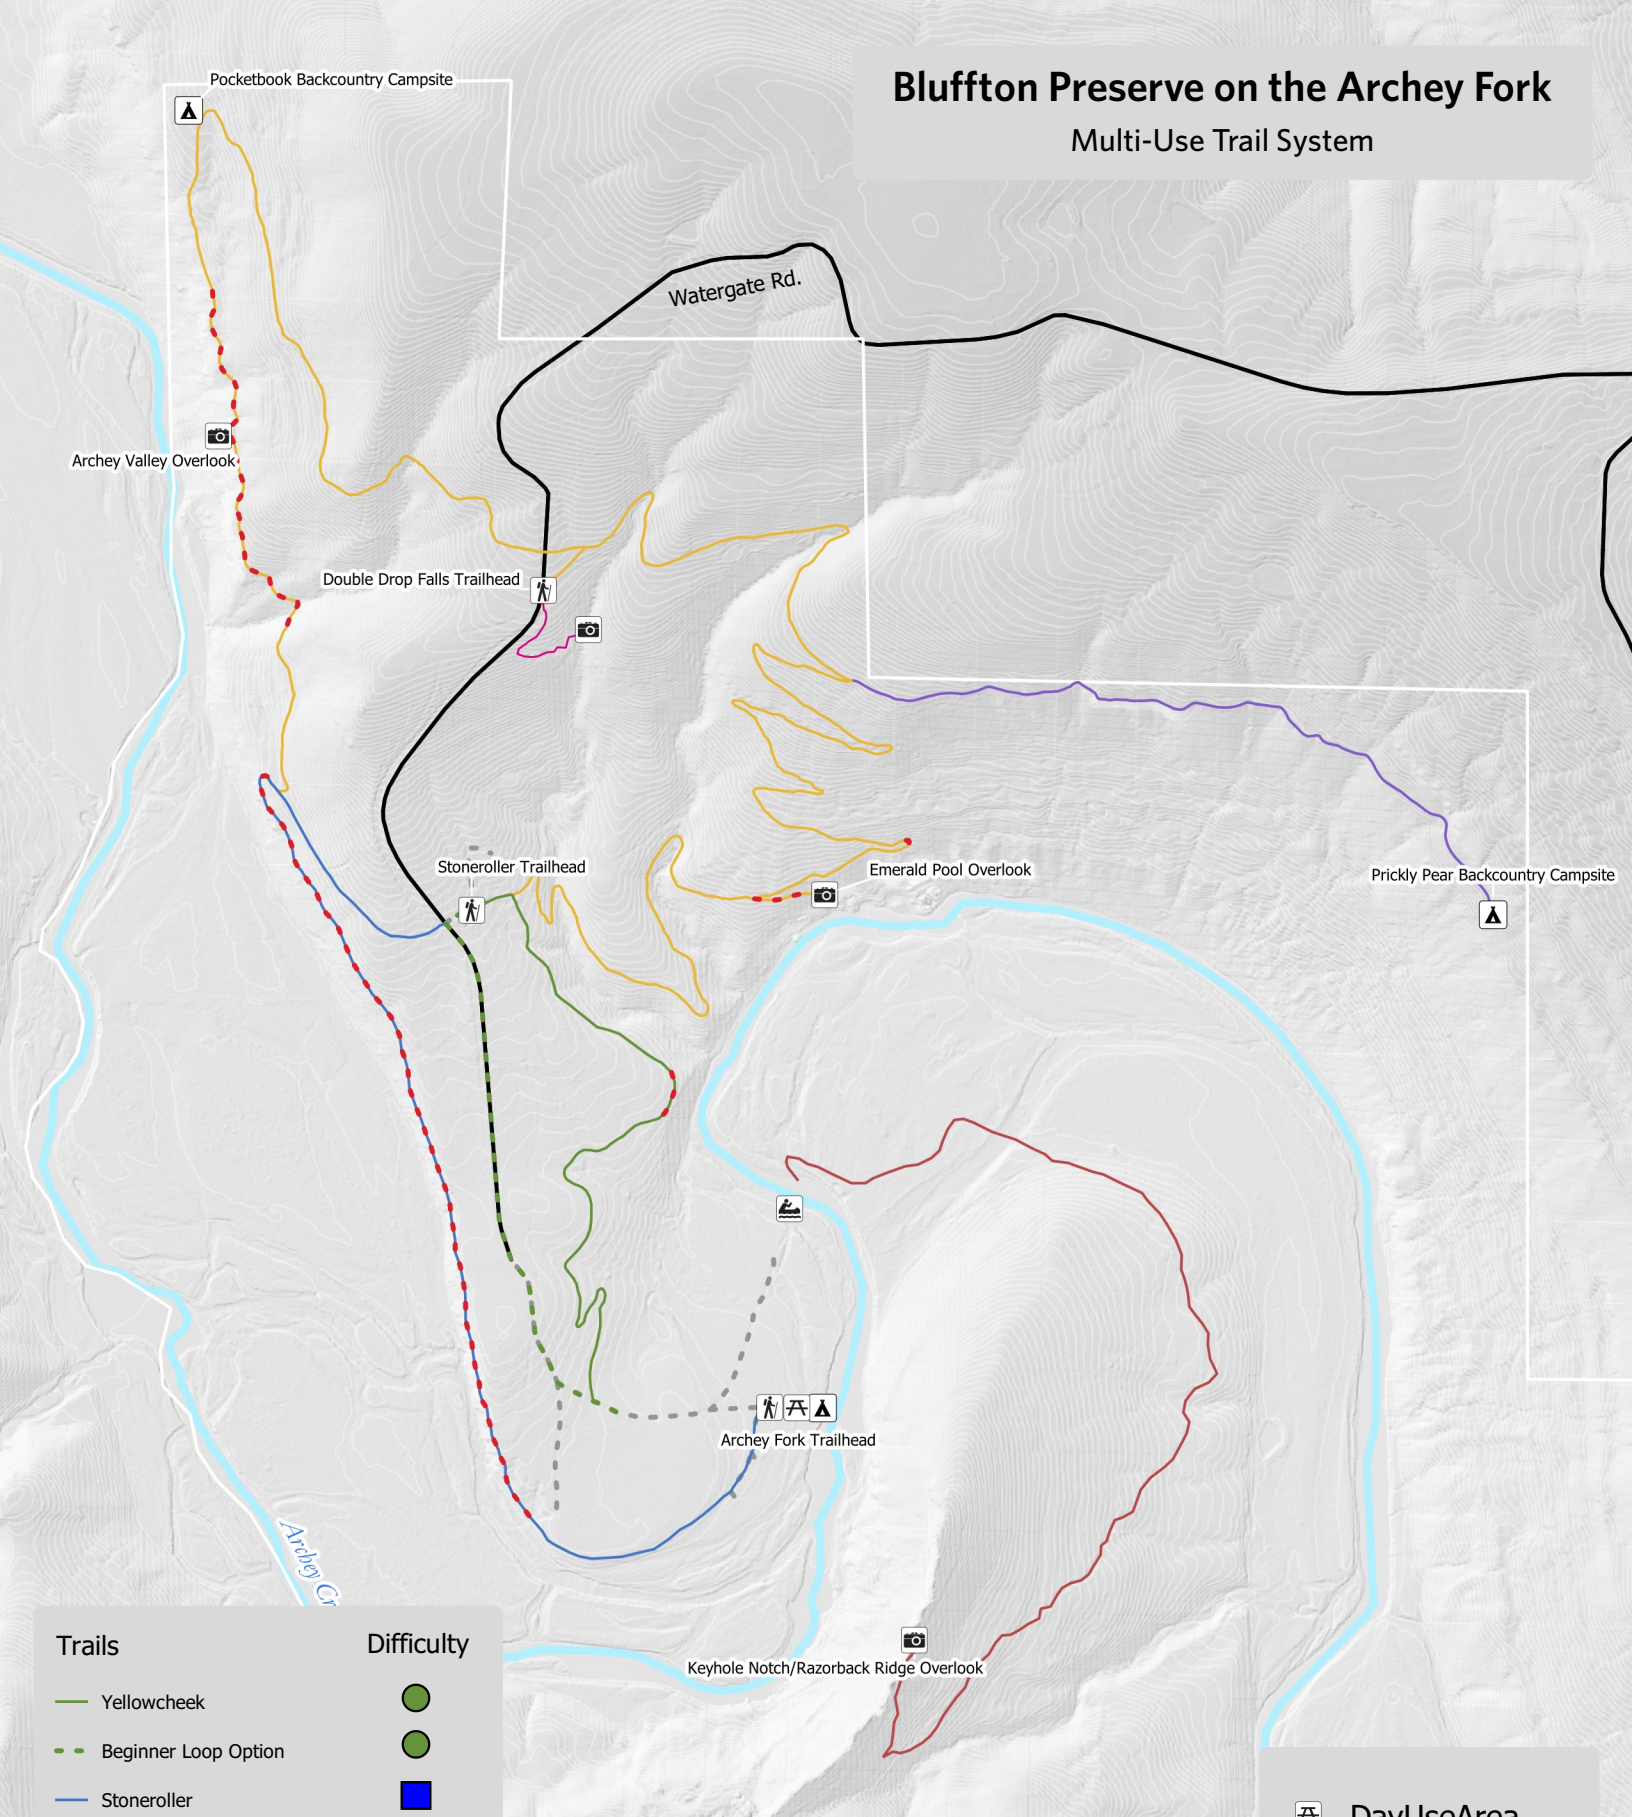

# Bluffton Preserve on the Archey Fork

## Multi-Use Trail System

| Trails                            | Difficulty |
|-----------------------------------|------------|
| — Yellowcheek                     | ●          |
| - - Beginner Loop Option          | ●          |
| — Stoneroller                     | ■          |
| — Bluffline Loop                  | ■ ◆        |
| — Pigtoe (hiking only)            | ■          |
| — Double Drop Falls (hiking only) | ●          |
| — Prickly Pear                    | ◆          |
| - · - High Cliff Area!            |            |

|   |                   |
|---|-------------------|
| ⛶ | DayUseArea        |
| 🚶 | Trailhead         |
| 📷 | Point of Interest |
| ⛺ | Camping           |
| 🚣 | Canoe Launch      |