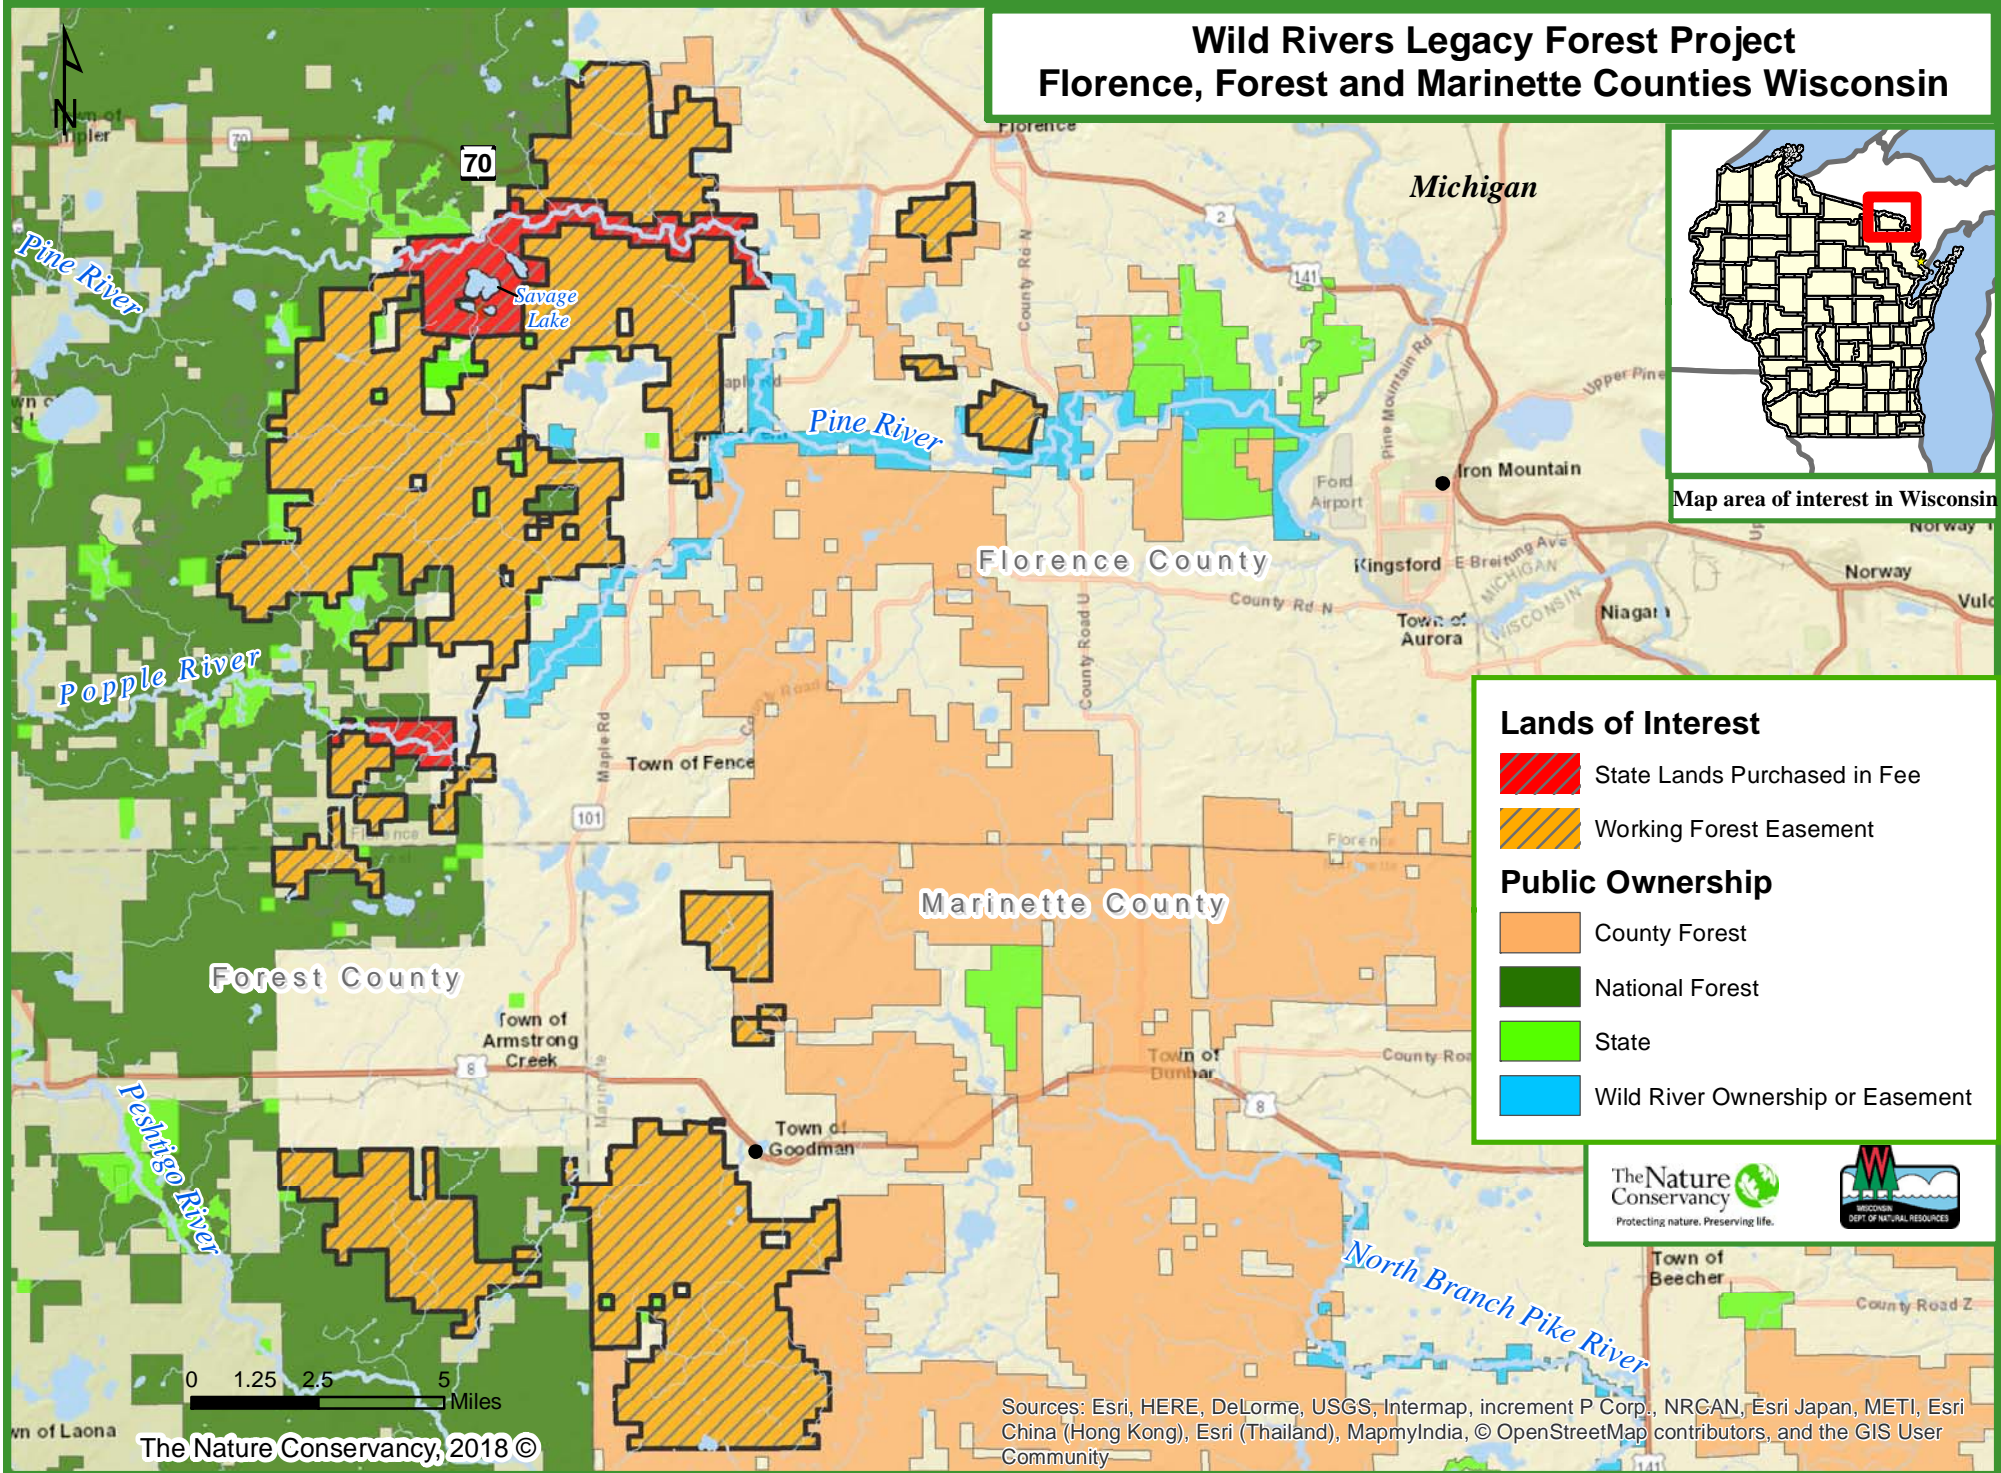

Wild Rivers Legacy Forest Project Florence, Forest and Marinette Counties Wisconsin

Map area of interest in Wisconsin

Lands of Interest

-  State Lands Purchased in Fee
-  Working Forest Easement

Public Ownership

-  County Forest
-  National Forest
-  State
-  Wild River Ownership or Easement

0 1.25 2.5 5 Miles

The Nature Conservancy, 2018 ©

Sources: Esri, HERE, DeLorme, USGS, Intermap, increment P Corp., NRCAN, Esri Japan, METI, Esri China (Hong Kong), Esri (Thailand), MapmyIndia, © OpenStreetMap contributors, and the GIS User Community